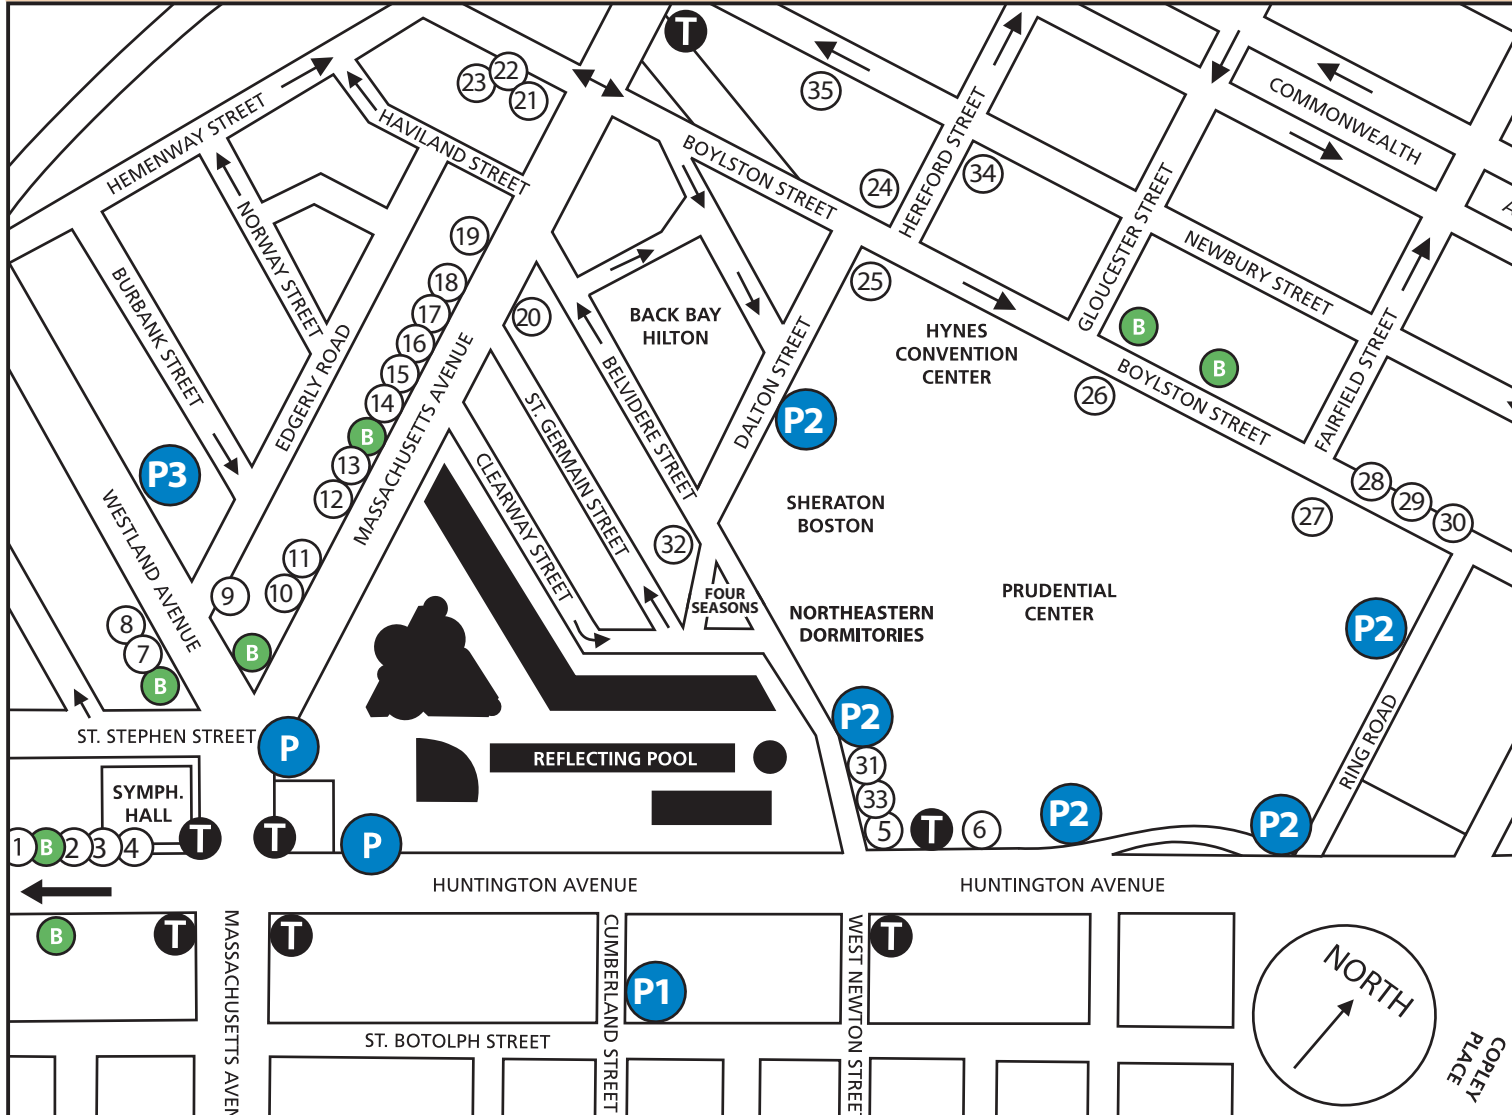

Map of The Mother Church & local area in Back Bay

MAP KEY

1. **P Annual Meeting Church Parking**
2. Fridays, free from 5:00 p.m. to 11:00 p.m. with church validation
   - Saturday and Sunday, free with church validation
   - Monday, free from 10:00 a.m. to 6:00 p.m. with church validation
   - Tuesday, will be offered at regular rates until garage is full
     (Monday is a business day, and the church garage also has employees and contractors.)

Alternate Parking (Monday & Tuesday)

- **P1** Greenhouse Parking, 150 Huntington
- **P2** Prudential Parking Garage (Some Prudential stores and restaurants will validate)
- **P3** Westland Avenue Parking Garage, 35 Westland Avenue
- **T** Subway (Green Line)
- **B** Bank / ATM